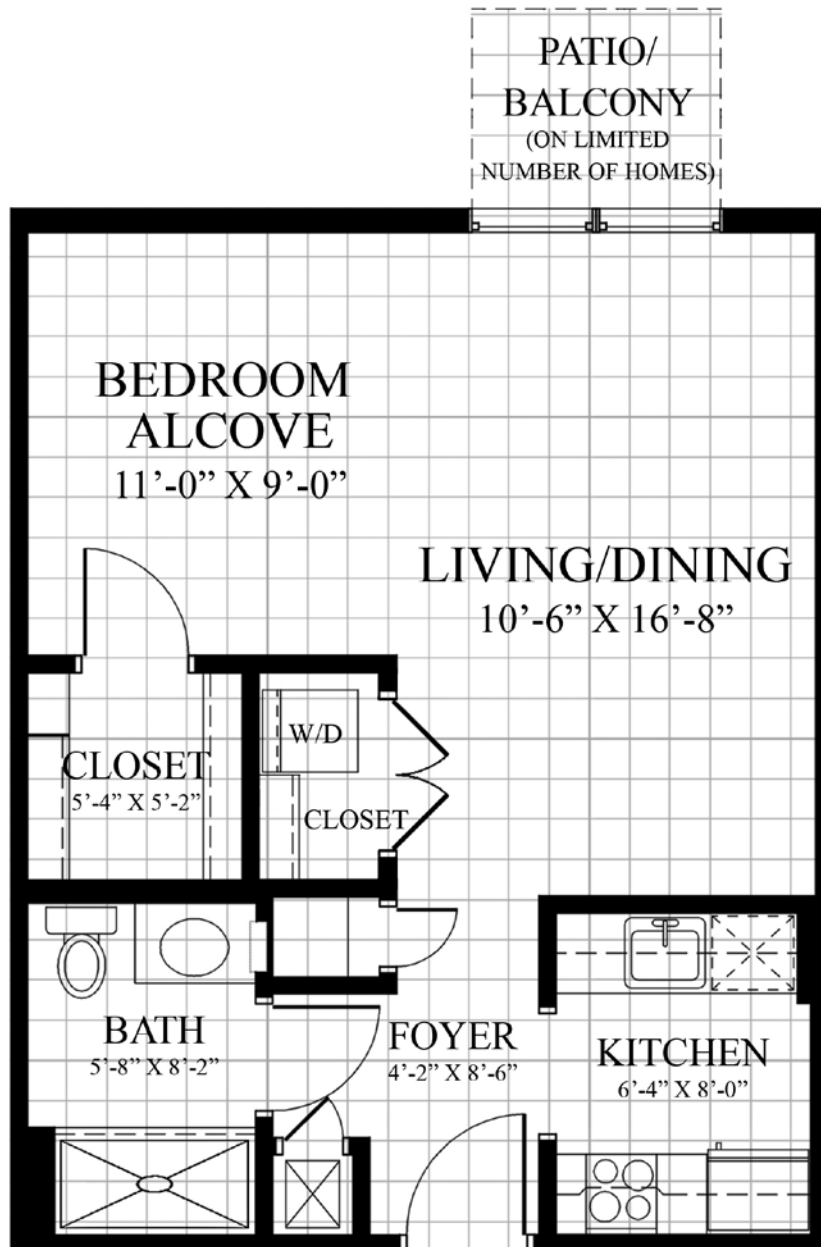

# Beech

STUDIO APARTMENT  
485 - 526 SQ. FT.

**CONTACT US!** Call (919) 460-8095 or visit [glenaire.org](http://glenaire.org)